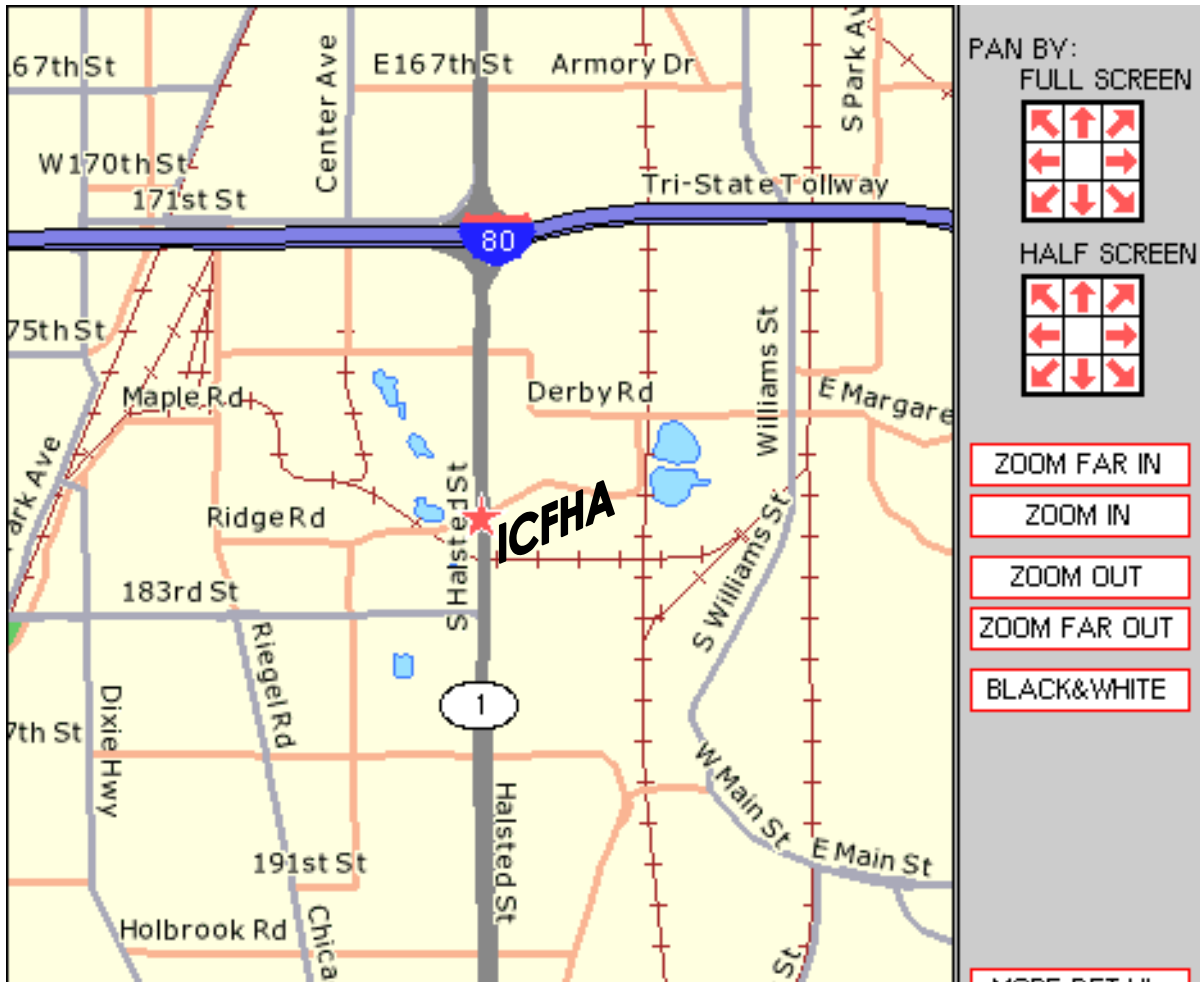

DIRECTIONS TO:

**ILLINOIS CEMETERY & FUNERAL HOME ASSOCIATION
603 RIDGE ROAD (OFF US1/HALSTED ST & RIDGE RD)
HOMewood IL 60430
PH: 866-758-7731**

Take I-80 to US-1/Halsted St exit South. (This is almost the last exit on I-80 East before Indiana – or the first on I-80 West)

Go approximately 1 mile down the road. Ridge Road is a stoplight.

On the Southeast corner is Washington Memory Gardens – behind the Old Fannie May Candies store.

603 Ridge Road is just past Washington Memory Gardens on the South side of the road.